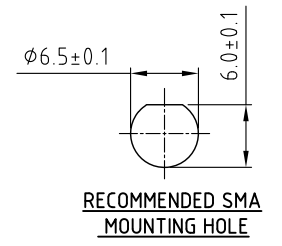

CABLE 293 RF: RP SMA STRAIGHT PLUG + SMA STRAIGHT BULKHEAD JACK W/O-RING RATED TO IP67/68 + RG178 CABLE

SPECIFICATIONS :

1. RP SMA STRAIGHT PLUG, P/N: RFCT-SMA017-M78.
2. RG178 COAXIAL CABLE, COLOR: BROWN.
3. SMA STRAIGHT BULKHEAD JACK W/O-RING RATED TO IP67/68, P/N: RFCT-SMA002-F78.

ENVIRONMENTAL:

- A. BULKHEAD MOUNTED CONNECTOR (RFCT-SMA002-F78) TESTED TO THE FOLLOWING SPECIFICATION:
- i. IP6X - DUST TIGHT - NO PARTICLE INGRESS.
 - ii. IPX7 WATERPROOF FOR 30 MINUTES UP TO 1 METER UNDERWATER.
 - iii. IPX8 WATERPROOF FOR 48 HOURS AT 1 METER UNDERWATER.
 - iv. IPX8 WATERPROOF FOR 12 HOURS AT 5 METERS UNDERWATER.
 - v. PRESSURE TEST - 1 BAR FOR 10 SECONDS.

NOTES:NOTES:

1. WORKING FREQUENCY RANGE: DC-3GHz.

HOW TO ORDER

CABLE 293 RF - X X X X - X - 1

"L" LENGTH IN MM:
 eg: 100MM = 0100
 (MIN. 0050-MAX.2000
 STANDARD = 0100, 0150, 0200)
 Tolerance: 50mm: ±2mm.
 51-200mm: ±5mm.
 201-500mm: ±7mm.
 >501mm: ±10mm.

CABLE SIZE:
 1 = RG178 CABLE, COLOR: BROWN.
 WASHER AND NUT OPTIONS:
 BLANK = SEPARATELY PACKED (STANDARD)
 A = ALL ASSEMBLED WITH CONNECTOR

REV. DATE & DRN
 11/10/03/24 - CC
 ADD IP RATING VIEW

Scale: NTS	THIRD ANGLE	Unstated Tolerances: .X ±0.2 .XX ±0.1 .XXX ±0.05 ANGLES ±5
Drawn: CC		
App'd: XXX	Title CABLE ASSEMBLY	
Date: 10 MAR. '24	Revision: 1.1	Unit: mm