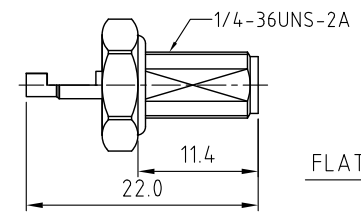

CABLE 293 RF: RP SMA STRAIGHT PLUG + SMA STRAIGHT BULKHEAD JACK W/O-RING RATED TO IP67/68 + RG178 CABLE

SPECIFICATIONS :

1. RP SMA STRAIGHT PLUG, P/N: RFCT-SMA017-M78.
2. RG178 COAXIAL CABLE, COLOR: BROWN.
3. SMA STRAIGHT BULKHEAD JACK W/O-RING RATED TO IP67/68, P/N: RFCT-SMA002-F78.

ENVIRONMENTAL:

- A. BULKHEAD MOUNTED CONNECTOR (RFCT-SMA002-F78) TESTED TO THE FOLLOWING SPECIFICATION:
- i. IP6X - DUST TIGHT - NO PARTICLE INGRESS.
 - ii. IPX7 WATERPROOF FOR 30 MINUTES UP TO 1 METER UNDERWATER.
 - iii. IPX8 WATERPROOF FOR 48 HOURS AT 1 METER UNDERWATER.
 - iv. IPX8 WATERPROOF FOR 12 HOURS AT 5 METERS UNDERWATER.
 - v. PRESSURE TEST - 1 BAR FOR 10 SECONDS.

NOTES:NOTES:

1. WORKING FREQUENCY RANGE: DC-3GHz.

HOW TO ORDER

CABLE 293 RF - X X X X - X - 1

"L" LENGTH IN MM:
 eg: 100MM = 0100
 (MIN. 0050-MAX.2000
 STANDARD = 0100, 0150, 0200)
 Tolerance: 50mm: ±2mm.
 51-200mm: ±5mm.
 201-500mm: ±7mm.
 >501mm: ±10mm.

CABLE SIZE:
 1 = RG178 CABLE, COLOR: BROWN.
 WASHER AND NUT OPTIONS:
 BLANK = SEPARATELY PACKED (STANDARD)
 A = ALL ASSEMBLED WITH CONNECTOR

REV. DATE & DRN
 11/10/03/24 - CC
 ADD IP RATING VIEW

Scale: NTS	THIRD ANGLE	Unstated Tolerances: .X ±0.2 .XX ±0.1 .XXX ±0.05 ANGLES ±5
Drawn: CC		
App'd: XXX	Title CABLE ASSEMBLY	
Date: 10 MAR. '24	Revision: 1.1	Unit: mm