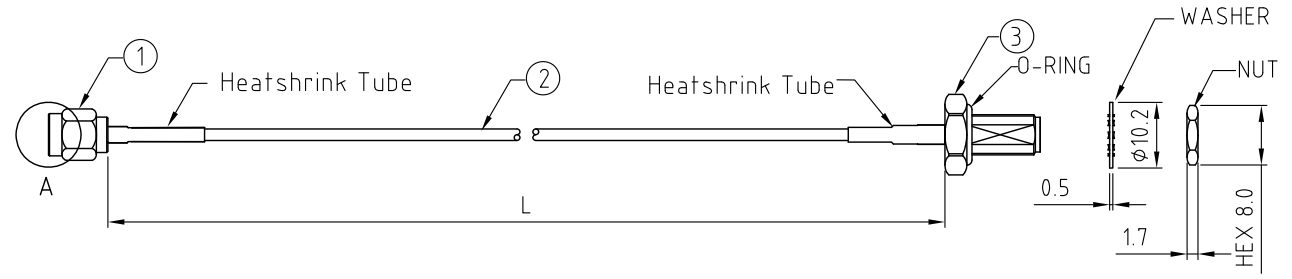

CABLE 293 RF: RP SMA STRAIGHT PLUG + SMA STRAIGHT BULKHEAD JACK W/O-RING RATED TO IP67/68 + RG178 CABLE

SPECIFICATIONS :

1. RP SMA STRAIGHT PLUG, P/N: RFCT-SMA017-M78.
2. RG178 COAXIAL CABLE, COLOR: BROWN.
3. SMA STRAIGHT BULKHEAD JACK W/O-RING RATED TO IP67/68, P/N: RFCT-SMA002-F78.

ENVIRONMENTAL:

- A. BULKHEAD MOUNTED CONNECTOR (RFCT-SMA002-F78) TESTED TO THE FOLLOWING SPECIFICATION:
- i. IP6X - DUST TIGHT - NO PARTICLE INGRESS.
 - ii. IPX7 WATERPROOF FOR 30 MINUTES UP TO 1 METER UNDERWATER.
 - iii. IPX8 WATERPROOF FOR 48 HOURS AT 1 METER UNDERWATER.
 - iv. IPX8 WATERPROOF FOR 12 HOURS AT 5 METERS UNDERWATER.
 - v. PRESSURE TEST - 1 BAR FOR 10 SECONDS.

NOTES:NOTES:

1. WORKING FREQUENCY RANGE: DC-3GHz.

HOW TO ORDER

CABLE 293 RF - X X X X - X - 1

"L" LENGTH IN MM:
 eg: 100MM = 0100
 (MIN. 0050-MAX.2000
 STANDARD = 0100, 0150, 0200)
 Tolerance: 50mm: ±2mm.
 51-200mm: ±5mm.
 201-500mm: ±7mm.
 >501mm: ±10mm.

CABLE SIZE:
 1 = RG178 CABLE, COLOR: BROWN.
 WASHER AND NUT OPTIONS:
 BLANK = SEPARATELY PACKED (STANDARD)
 A = ALL ASSEMBLED WITH CONNECTOR

REV. DATE & DRN
 11/10/03/24 - CC
 ADD IP RATING VIEW

Scale: NTS	THIRD ANGLE	Unstated Tolerances: .X ±0.2 .XX ±0.1 .XXX ±0.05 ANGLES ±5
Drawn: CC		
App'd: XXX	Title CABLE ASSEMBLY	
Date: 10 MAR. '24	Revision: 1.1	Unit: mm