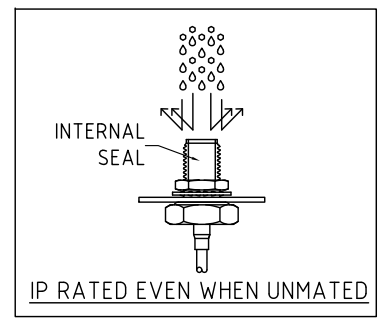

CABLE 293 RF: RP SMA STRAIGHT PLUG + SMA STRAIGHT BULKHEAD JACK W/O-RING RATED TO IP67/68 + RG178 CABLE

SPECIFICATIONS :

1. RP SMA STRAIGHT PLUG, P/N: RFCT-SMA017-M78.
2. RG178 COAXIAL CABLE, COLOR: BROWN.
3. SMA STRAIGHT BULKHEAD JACK W/O-RING RATED TO IP67/68, P/N: RFCT-SMA002-F78.

ENVIRONMENTAL:

- A. BULKHEAD MOUNTED CONNECTOR (RFCT-SMA002-F78) TESTED TO THE FOLLOWING SPECIFICATION:
- i. IP6X - DUST TIGHT - NO PARTICLE INGRESS.
 - ii. IPX7 WATERPROOF FOR 30 MINUTES UP TO 1 METER UNDERWATER.
 - iii. IPX8 WATERPROOF FOR 48 HOURS AT 1 METER UNDERWATER.
 - iv. IPX8 WATERPROOF FOR 12 HOURS AT 5 METERS UNDERWATER.
 - v. PRESSURE TEST - 1 BAR FOR 10 SECONDS.

CABLE SIZE:
 1 = RG178 CABLE, COLOR: BROWN.
 WASHER AND NUT OPTIONS:
 BLANK = SEPARATELY PACKED (STANDARD)
 A = ALL ASSEMBLED WITH CONNECTOR

REV. DATE & DRN
 11/10/03/24 - CC
 ADD IP RATING VIEW

Scale: NTS	THIRD ANGLE	Unstated Tolerances: .X ±0.2 .XX ±0.1 .XXX ±0.05 ANGLES ±5
Drawn: CC		
App'd: XXX	Title CABLE ASSEMBLY	
Date: 10 MAR. '24	Revision: 1.1	Unit: mm