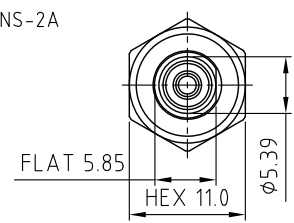

CABLE 293 RF: RP SMA STRAIGHT PLUG + SMA STRAIGHT BULKHEAD JACK W/O-RING RATED TO IP67/68 + RG178 CABLE

SPECIFICATIONS :

1. RP SMA STRAIGHT PLUG, P/N: RFCT-SMA017-M78.
2. RG178 COAXIAL CABLE, COLOR: BROWN.
3. SMA STRAIGHT BULKHEAD JACK W/O-RING RATED TO IP67/68, P/N: RFCT-SMA002-F78.

NOTES:NOTES:

1. WORKING FREQUENCY RANGE: DC-3GHz.

HOW TO ORDER

CABLE 293 RF - X X X X - X - 1

"L" LENGTH IN MM:
 eg: 100MM = 0100
 (MIN. 0050-MAX.2000
 STANDARD = 0100, 0150, 0200)
 Tolerance: 50mm: ±2mm.
 51-200mm: ±5mm.
 201-500mm: ±7mm.
 >501mm: ±10mm.

CABLE SIZE:
 1 = RG178 CABLE, COLOR: BROWN.
 WASHER AND NUT OPTIONS:
 BLANK = SEPARATELY PACKED (STANDARD)
 A = ALL ASSEMBLED WITH CONNECTOR

REV. DATE & DRN
 11/10/03/24 - CC
 ADD IP RATING VIEW

Scale: NTS	THIRD ANGLE	Unstated Tolerances: .X ±0.2 .XX ±0.1 .XXX ±0.05 ANGLES ±5
Drawn: CC		
App'd: XXX	Title CABLE ASSEMBLY	
Date: 10 MAR. '24	Revision: 1.1	Unit: mm